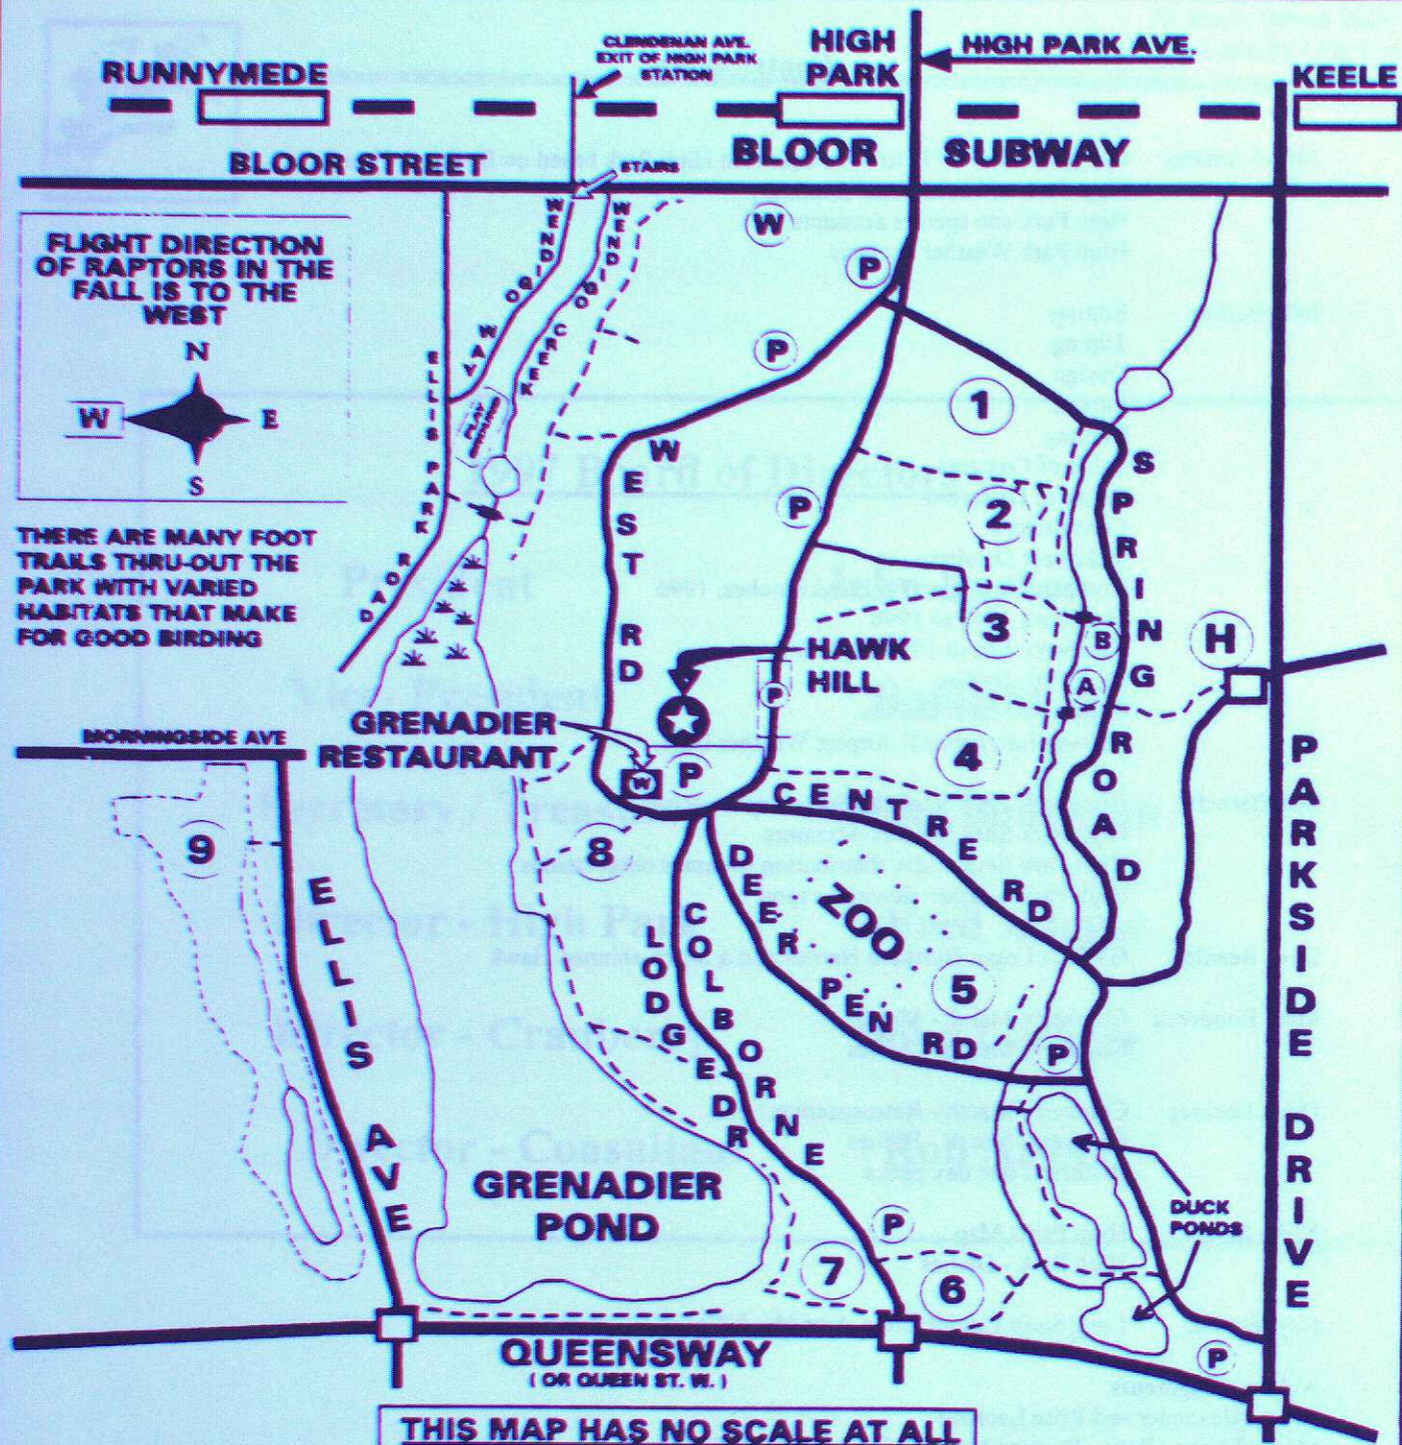

John Barker

HIGH PARK

FLIGHT DIRECTION OF RAPTORS IN THE FALL IS TO THE WEST

THERE ARE MANY FOOT TRAILS THRU-OUT THE PARK WITH VARIED HABITATS THAT MAKE FOR GOOD BIRDING

THIS MAP HAS NO SCALE AT ALL

- | | | | |
|-----------------------------------|---|---|-----------------------|
| LEGEND | 6 - GREEN HOUSES | H - CARLETON STREETCAR LOOP AT HOWARD PARK AVE. | A - 1st WOODEN BRIDGE |
| 1 - SCHOOL | 6 - COLBORNE LODGE AND VALLEY | W - SAFE WASHROOM | B - 2nd WOODEN BRIDGE |
| 2 - WOOD CHIP PILE & SPRUCE GROVE | 7 - HOWARD MONUMENT / TOMBS AND VALLEYS | P - PARKING (ALL FREE) | |
| 3 - ALLOTMENT GARDENS | 8 - HILLSIDE GARDENS | □ - TTC STREETCAR STOP | |
| 4 - OUTDOOR THEATRE | 9 - RENNIE PARK | ▬ - BLOOR SUBWAY STATION | |