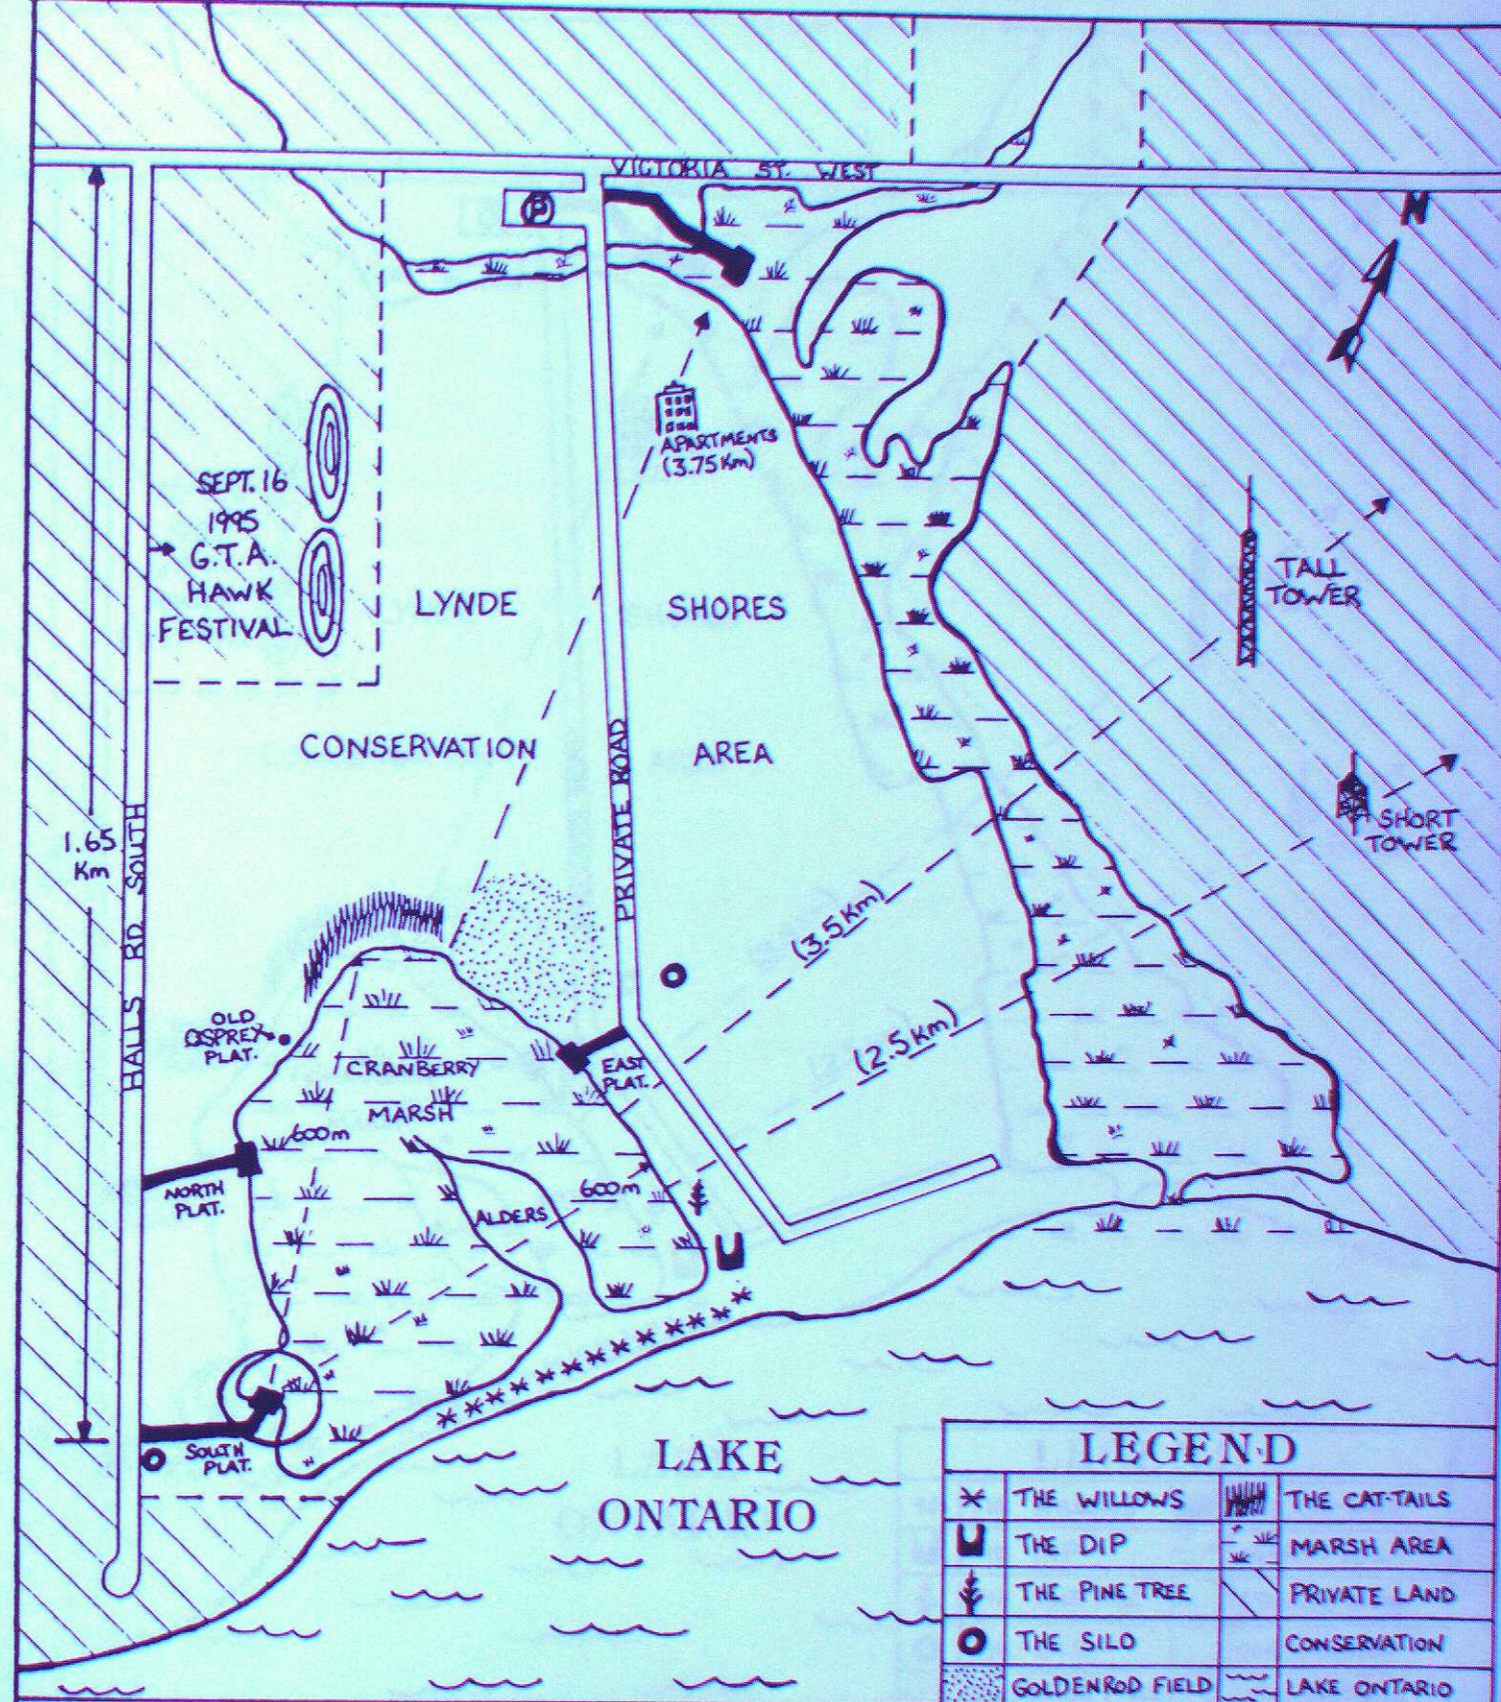

CRANBERRY MARSH

LEGEND		
* THE WILLOWS	THE CAT-TAILS	
U THE DIP	MARSH AREA	
THE PINE TREE	PRIVATE LAND	
THE SILO	CONSERVATION	
GOLDENROD FIELD	LAKE ONTARIO	

DRAWN BY: MICHAEL BOULDREAU OCT. 25/95
AJAX, ONTARIO, CAN.

G.T.A. HAWK WATCH

SCALE 1cm = 100 metres